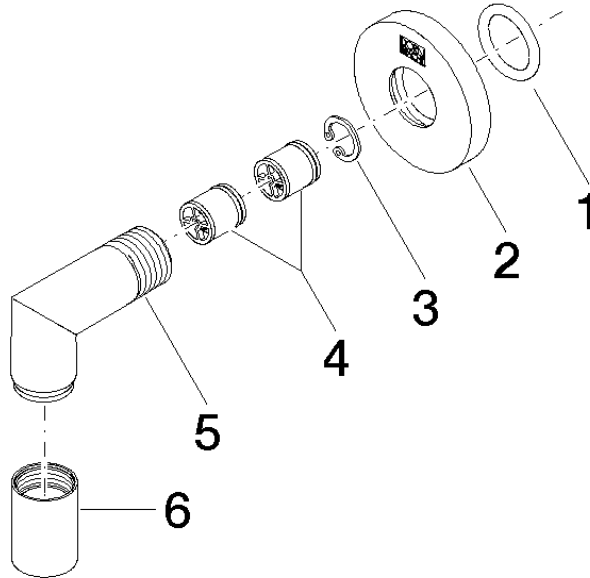

## EDITION PRO Wall elbow - Chrome

---

28 450 626

- 3/8" shower outlet
- rosette Ø 55 mm
- 1/2" connection

Intrinsic protection against back flow.

	Chrome	28 450 626-00
	Matte Black	28 450 626-33
	Brushed Chrome	28 450 626-93

## EDITION PRO Wall elbow - Chrome

---

28 450 626

mm [inches]

### Spare parts list

No.	Item Number	Name	Quantity used	Delivery time
1	90 14 10 026 00 90	seal	1	2
2	09 27 22 503-00	rosette	1	10
3	09 16 01 014 90	ring	1	2
4	90 23 01 141 00 90	back-flow preventer	1	2
5	09 11 03 036-00	connection	1	10
6	90 21 02 069 00-00	cover	1	10